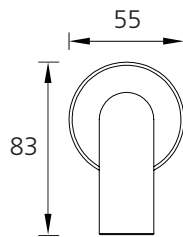

Venice

VE105206MB

Matt Black Curved Wall Spout

Specifications /

WELs rating	5 Star, 6 L per minute
Temperature rating (min / max)	1°C - 65°C
Pressure rating (min / max)	150 kPa - 500 kPa
Finish	Matte Black (powder coated)
Materials	Brass spout
Product weight	0.37 kg
Installation	200 mm fixed wall spout
Water supply	Mains
Warranty	15 years body; 5 years finish, seals, fittings, aerators; 1 year labour (see Oliveri website for full details)
Maintenance and care instructions	All surfaces should be cleaned with mild liquid detergent or soap and water. Do not use cream cleaners or citrus based cleaning products, as they are abrasive. Use of unsuitable cleaning agents may damage the surface. Any damage caused in this way will not be covered by warranty.