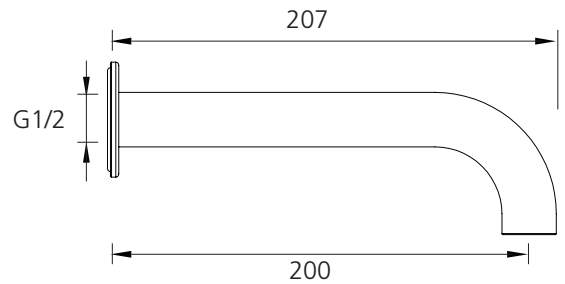

Venice

VE105206MB

Matt Black Curved Wall Spout

Specifications /

WELs rating	5 Star, 6 L per minute
Temperature rating (min / max)	1°C - 65°C
Pressure rating (min / max)	150 kPa - 500 kPa
Finish	Matte Black (powder coated)
Materials	Brass spout
Product weight	0.37 kg
Installation	200 mm fixed wall spout
Water supply	Mains
Warranty	15 years body; 5 years finish, seals, fittings, aerators; 1 year labour (see Oliveri website for full details)
Maintenance and care instructions	All surfaces should be cleaned with mild liquid detergent or soap and water. Do not use cream cleaners or citrus based cleaning products, as they are abrasive. Use of unsuitable cleaning agents may damage the surface. Any damage caused in this way will not be covered by warranty.