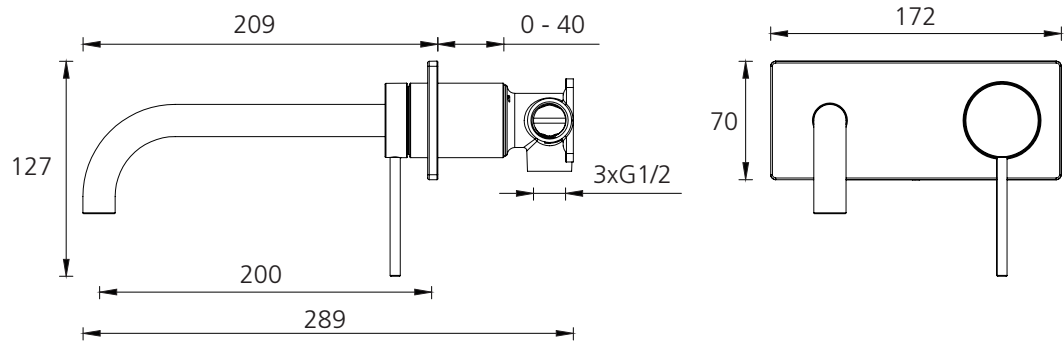

# Venice

**VE105516MB**

Matte Black Curved Wall Mixer Set

## Specifications /

<b>WELS Rating</b>	5 Star, 6 L per min
<b>Temperature rating (min / max)</b>	1°C - 65°C
<b>Pressure rating (min / max)</b>	Min 150 kPa - Max 500 kPa
<b>Finish</b>	Matte Black (powder coated)
<b>Materials</b>	Brass body and zinc handle with SUS handle lever
<b>Cartridge size</b>	35 mm
<b>Cartridge type</b>	Ceramic disc cartridge
<b>Product weight</b>	1.1 kg
<b>Installation</b>	200 mm fixed wall spout with mixer
<b>Water supply</b>	Mains
<b>Warranty</b>	15 years cartridge and body; 5 years finish, seals, fittings, aerators; 1 year labour (see Oliveri website for full details)
<b>Maintenance and care instructions</b>	All surfaces should be cleaned with mild liquid detergent or soap and water. Do not use cream cleaners or citrus based cleaning products, as they are abrasive. Use of unsuitable cleaning agents may damage the surface. Any damage caused in this way will not be covered by warranty.