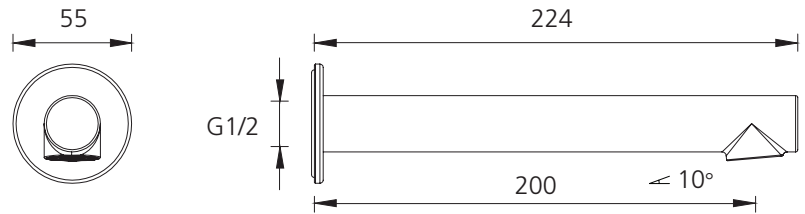

Venice

VE108206MB

Matte Black Straight Wall Spout

Specifications /

WELs rating	5 Star, 6 L per minute
Temperature rating (min / max)	1°C - 65°C
Pressure rating (min / max)	150 kPa - 500 kPa
Finish	Matte Black (powder coated)
Materials	Brass spout
Product weight	0.32 kg
Installation	200 mm fixed wall spout
Water supply	Mains
Warranty	15 years body; 5 years finish, seals, fittings, aerators; 1 year labour (see Oliveri website for full details)
Maintenance and care instructions	All surfaces should be cleaned with mild liquid detergent or soap and water. Do not use cream cleaners or citrus based cleaning products, as they are abrasive. Use of unsuitable cleaning agents may damage the surface. Any damage caused in this way will not be covered by warranty.