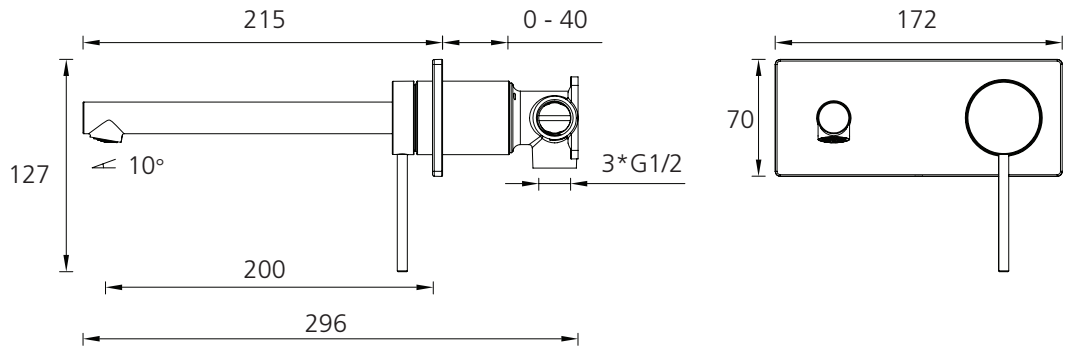

# Venice

**VE108505GM**

Gunmetal Straight Wall Mixer Set

## Specifications /

<b>WELs rating</b>	5 Star, 6 L per min
<b>Temperature rating (min / max)</b>	1°C - 65°C
<b>Pressure rating (min / max)</b>	150 kPa - 500 kPa
<b>Finish</b>	Gunmetal (paint with finger print resistant coating)
<b>Materials</b>	Brass body and zinc handle with SUS handle lever
<b>Cartridge size</b>	35 mm
<b>Cartridge type</b>	Ceramic disc cartridge
<b>Product weight</b>	1.04 kg
<b>Installation</b>	200 mm fixed wall spout with mixer
<b>Water supply</b>	Mains
<b>Warranty</b>	15 years cartridge and body; 5 years finish, seals, tails, fittings, aerators; 1 year labour (see Oliveri website for full details)
<b>Maintenance and care instructions</b>	All surfaces should be cleaned with mild liquid detergent or soap and water. Do not use cream cleaners or citrus based cleaning products, as they are abrasive. Use of unsuitable cleaning agents may damage the surface. Any damage caused in this way will not be covered by warranty.