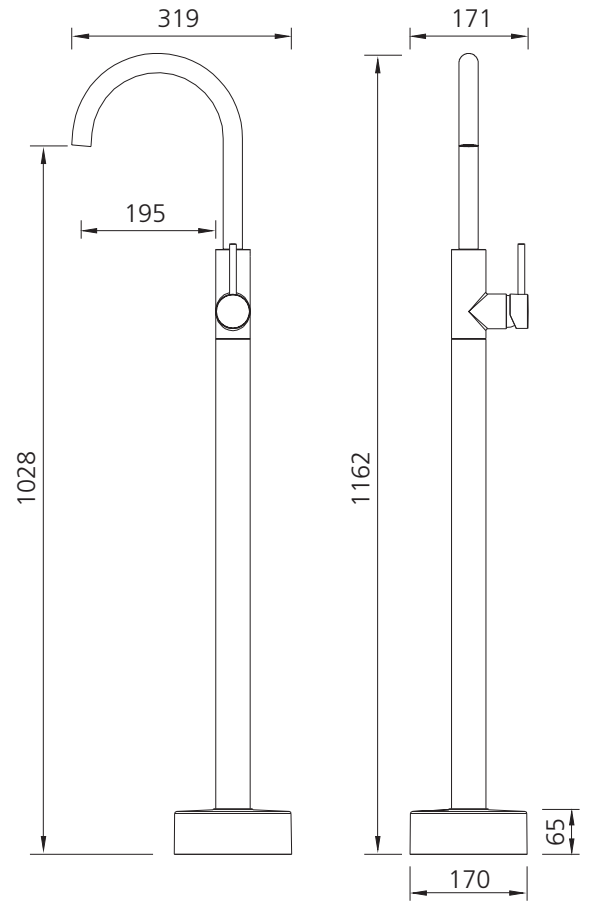

# Venice

**VE994510CR**

Chrome Floor Mounted Bath Filler

All dimensions in mm

## Specifications /

<b>WELS Rating</b>	N/a
<b>Temperature rating (min / max)</b>	1°C - 65°C
<b>Pressure rating (min / max)</b>	Min 150 kPa - Max 500 kPa
<b>Finish</b>	Chrome (electroplating)
<b>Other available finishes</b>	Matte Black (powder coated)
<b>Materials</b>	Brass body and zinc handle
<b>Cartridge size</b>	40 mm
<b>Cartridge type</b>	Ceramic disc cartridge
<b>Product weight</b>	4.6 kg
<b>Mixer height</b>	1162 mm
<b>Water supply</b>	Mains
<b>Warranty</b>	15 years cartridge, body and finish; 5 years seals, tails, fittings, aerators; 1 year labour (see Oliveri website for full details)
<b>Maintenance and care instructions</b>	All surfaces should be cleaned with mild liquid detergent or soap and water. Do not use cream cleaners or citrus based cleaning products, as they are abrasive. Use of unsuitable cleaning agents may damage the surface. Any damage caused in this way will not be covered by warranty.