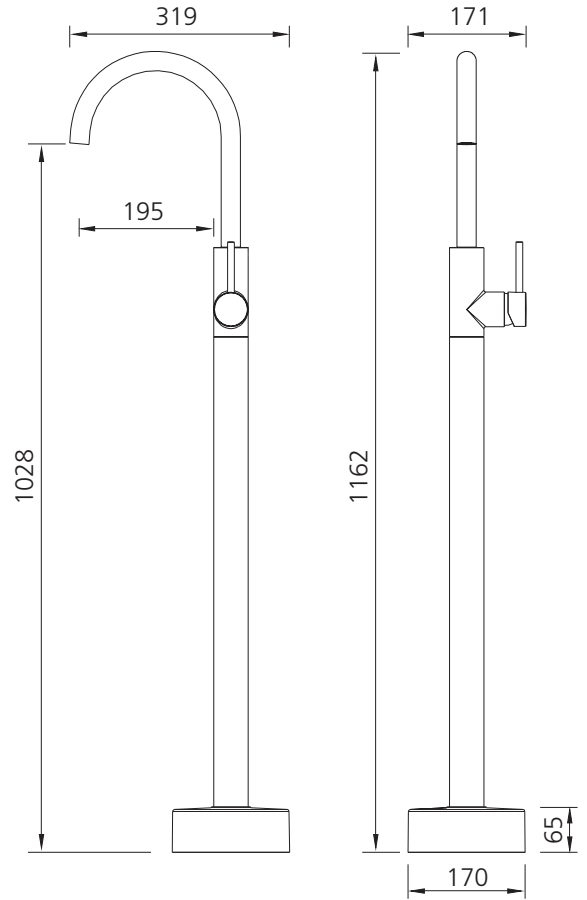

# Venice

**VE994526MB**

Matte Black Floor Mounted Bath Filler

All dimensions in mm

## Specifications /

<b>WELS Rating</b>	N/a
<b>Temperature rating (min / max)</b>	1°C - 65°C
<b>Pressure rating (min / max)</b>	Min 150 kPa - Max 500 kPa
<b>Finish</b>	Matte black (powder coated)
<b>Other available finishes</b>	Chrome (electroplating)
<b>Materials</b>	Brass body and zinc handle
<b>Cartridge size</b>	40 mm
<b>Cartridge type</b>	Ceramic disc cartridge
<b>Product weight</b>	4.6 kg
<b>Mixer height</b>	1162 mm
<b>Water supply</b>	Mains
<b>Warranty</b>	15 years cartridge and body; 5 years finish, seals, tails, fittings, aerators; 1 year labour (see Oliveri website for full details)
<b>Maintenance and care instructions</b>	All surfaces should be cleaned with mild liquid detergent or soap and water. Do not use cream cleaners or citrus based cleaning products, as they are abrasive. Use of unsuitable cleaning agents may damage the surface. Any damage caused in this way will not be covered by warranty.