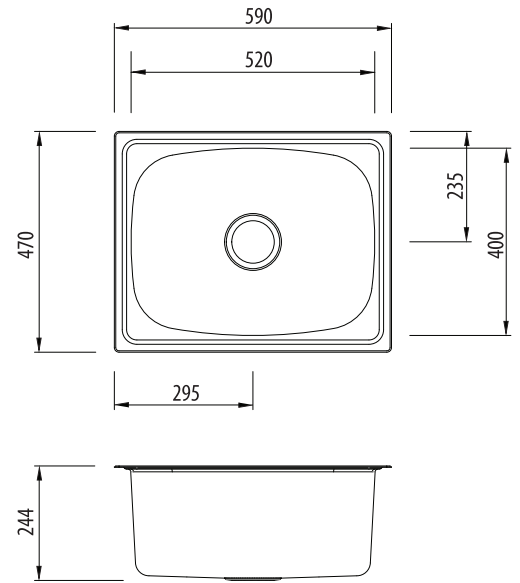

# Laundry

Proudly Aussie made

All dimensions in mm

**TI45 NZ OF**  
45L Laundry Tub With Overflow

## Specifications /

<b>Sink size</b>	590W x 470H mm
<b>Bowl size</b>	45L Tub Bowl 520W x 400H x 235D / 45L
<b>Construction</b>	Single piece with soundproofing
<b>Material</b>	304 grade, 18/10 polished stainless steel (0.8 mm thick)
<b>Installation</b>	Topmount
<b>Fixings</b>	Adjustable clips and sealing foam supplied
<b>Min cabinet size</b>	600 mm
<b>Tap holes</b>	N/A
<b>Waste fittings</b>	1 x 90 mm basket waste included
<b>Overflow</b>	Included
<b>Carton size</b>	600 x 480 x 260 mm
<b>Weight</b>	7.0 kg
<b>Warranty</b>	Lifetime manufacturer's warranty (refer to <a href="http://oliveri.co.nz">oliveri.co.nz</a> )
<b>Maintenance and care instructions</b>	All surfaces should be cleaned with mild liquid detergent or soap and water. To maintain the shine on your Oliveri stainless steel sink, we recommended the use of any of the easy to obtain, non-abrasive stainless steel cleaners or metal polishes.